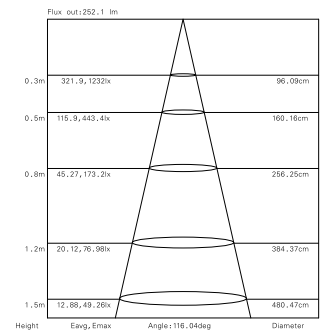

Illuminance Distribution

Aluminum Profiles

Light efficiency & Lumen Output

Luminaire efficacy (3000K) **88lm/W @Ra80**

LED color **Ra80**

3000K **334lm**

4000K **341lm**