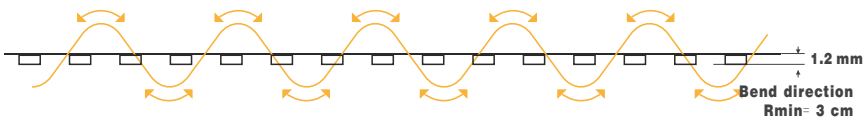

V-S Led-tukku Oy - LN-128-24V

Dimensions & available lengths

Electrical & Output Data

Model No.	LN-128-24V
Step length (mm/x LED)	100mm/12LEDs
Number LED/m	120
Voltage (v)	24 V
Ra	80
Beam Angle(°)	120
Power (w/m)	12.8
FPC width (mm)	10
Max. length per circuit (m)	10
IP rate	20/65
Installation	3M Tape / Mounting Clips / Aluminum Profiles