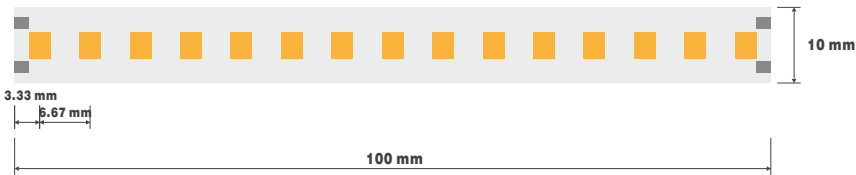

V-S Led-tukku Oy - LN-128-24V

Dimensions & available lengths

Electrical & Output Data

Model No.	LN-128-24V
Step length (mm/x LED)	100mm/12LEDs
Number LED/m	120
Voltage (v)	24 V
Ra	80
Beam Angle(°)	120
Power (w/m)	12.8
FPC width (mm)	10
Max. length per circuit (m)	10
IP rate	20/65
Installation	3M Tape / Mounting Clips / Aluminum Profiles

Light efficiency & Lumen Output

Luminaire efficacy (3000K) **97lm/W @Ra80**

LED color **Ra80**

3000K 1240lm

4000K 1333lm