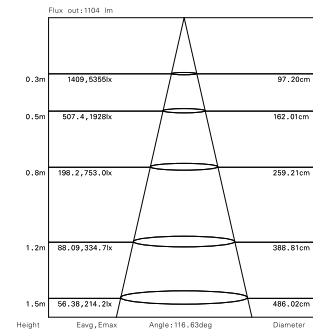

Illuminance Distribution

Aluminum Profiles

Light efficiency & Lumen Output

Luminaire efficacy (3000K) **97lm/W @Ra80**

LED color **Ra80**

3000K 1240lm

4000K 1333lm